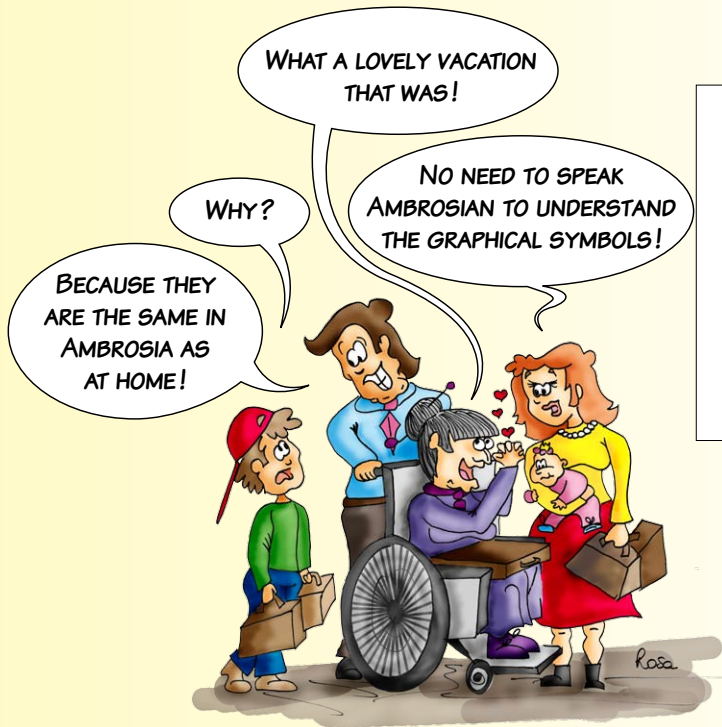

i

Information

Meanwhile, Dad and Jack decide to do something more adventurous...

WHY DO WE HAVE TO PUT THESE FUNNY THINGS ON?

THE SIGN THERE TELLS US TO WEAR LIFE JACKETS BECAUSE WE ARE GOING IN A SPEEDBOAT.

Wear personal flotation devices

Surf craft area

No swimming

Flight arrivals

Shapes and colours of international safety signs

The safety signs illustrated in this leaflet comply with design rules standardized and published by ISO.

The general public will encounter safety signs in a variety of situations, including in workplaces, public areas and on products. The standardized colours and basic shapes for safety signs are therefore important in helping to ensure that the different types of safety signs, and the safety messages they convey, are easily recognizable.

Several safety signs are included in the story of the Smith family's holiday. In some cases, safety signs will be accompanied by additional signs or supplementary text to help make the safety message clear.